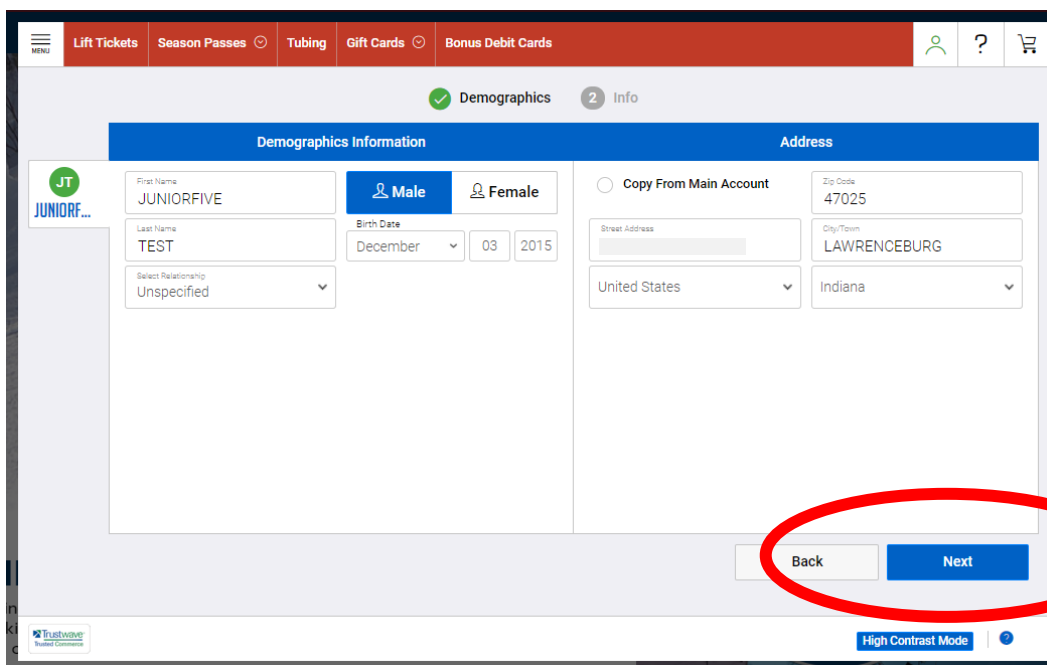

3. After you verify the date of birth and address, please click NEXT to complete the emergency contact and skill level information. **You will not be able to complete Doodles registration if this information is missing.**