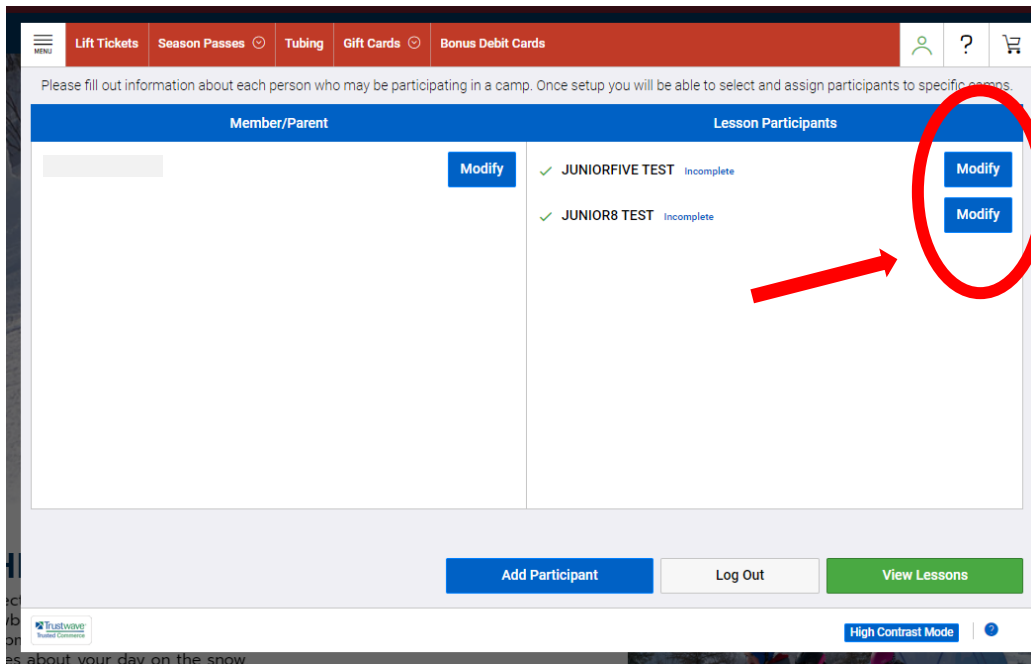

2. Once you log in, you should see all of your children listed on the right side of the screen. Please click modify to verify their date of birth and profile information.